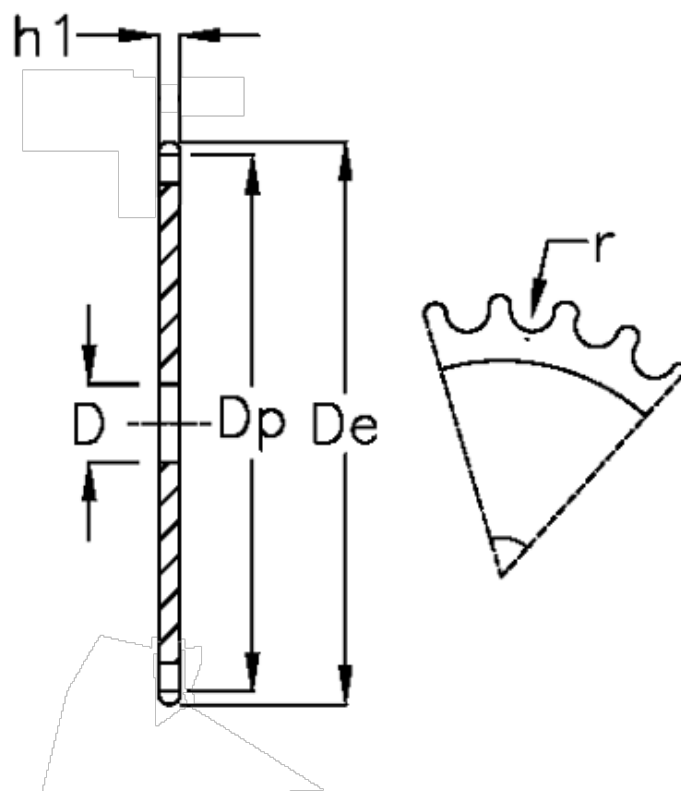

Article number: 616021008052

Description: Plate wheel 16 B-1 Z=52 simplex

## Measures

C	= 3
D	= 30
De	= 433.6
Dp	= 420.67
For chain size	= 1 tomme x 17,02 mm
For chain type	= 16 B-1
h1	= 16.2
Number of teeth	= 52

r = 15.88